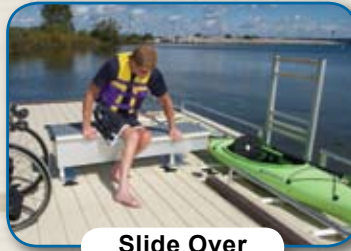

## UNIVERSAL ACCESSIBILITY

EZ Dock has taken accessibility to another level with their new EZ Launch Accessible Transfer System for Kayaks and Canoes. A first in the industry, the Accessible Transfer System provides individuals with disabilities universal accessibility that exceeds the minimum requirements of the ADA. The Transfer Bench is built with two heights for easy transfer from wheelchairs of varying sizes and two Transfer Slide Boards to accommodate differing watercraft heights. The Transfer Slide Boards land securely on a railing system that stabilizes the slide board and provides grab bar assistance for easy side movement. All users can simply sit, slide over and drop down into a kayak or canoe then utilize the side rails to pull off or back on.

**2 Level Transfer Bench**

**Transfer Slide Boards**

Visit [www.ez-dock.com](http://www.ez-dock.com) or call 1-800-654-8168 to learn more about EZ Dock products and find a dealer/distributor near you.

***EZ Launch***  
FOR  
***KAYAKS & CANOES***

Transfer/Sit On

Slide Over

Pull Out Correct Height

Lower Into

Launch/Pull Off

Re-Enter/Pull On

The EZ Launch for Kayaks and Canoes combined with the new Accessible Transfer System makes it simple and safe to use, so that people of all abilities can find boarding, launching and recovery a breeze.

- Guide rails provide for easy access in and out of the water
- Launch rollers for easy movement of the watercraft
- Transfer bench with 2 heights for easy transfer from wheelchairs of varying sizes
- Transfer Slide Boards with 2 heights for differing watercraft sizes
- Railing system for Slide Board stabilization and user transfer support for easy side movement
- Constructed of all marine grade components and anodized aluminum
- Floating platform adjusts to changing water levels
- Exceeds the minimum requirements of the ADA