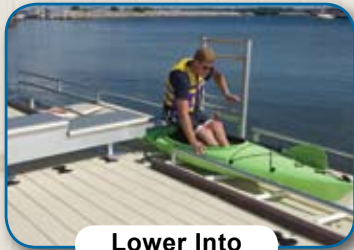

## UNIVERSAL ACCESSIBILITY

EZ Dock has taken accessibility to another level with their new EZ Launch Accessible Transfer System for Kayaks and Canoes. A first in the industry, the Accessible Transfer System provides individuals with disabilities universal accessibility that exceeds the minimum requirements of the ADA. The Transfer Bench is built with two heights for easy transfer from wheelchairs of varying sizes and two Transfer Slide Boards to accommodate differing watercraft heights. The Transfer Slide Boards land securely on a railing system that stabilizes the slide board and provides grab bar assistance for easy side movement. All users can simply sit, slide over and drop down into a kayak or canoe then utilize the side rails to pull off or back on.

**2 Level Transfer Bench**

**Transfer Slide Boards**

Visit [www.ez-dock.com](http://www.ez-dock.com) or call 1-800-654-8168 to learn more about EZ Dock products and find a dealer/distributor near you.

***EZ Launch***  
FOR  
***KAYAKS & CANOES***

Transfer/Sit On

Slide Over

Pull Out Correct Height

Lower Into

Launch/Pull Off

Re-Enter/Pull On

The EZ Launch for Kayaks and Canoes combined with the new Accessible Transfer System makes it simple and safe to use, so that people of all abilities can find boarding, launching and recovery a breeze.

- Guide rails provide for easy access in and out of the water
- Launch rollers for easy movement of the watercraft
- Transfer bench with 2 heights for easy transfer from wheelchairs of varying sizes
- Transfer Slide Boards with 2 heights for differing watercraft sizes
- Railing system for Slide Board stabilization and user transfer support for easy side movement
- Constructed of all marine grade components and anodized aluminum
- Floating platform adjusts to changing water levels
- Exceeds the minimum requirements of the ADA