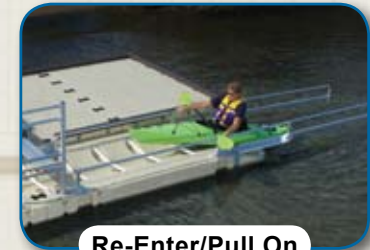

## UNIVERSAL ACCESSIBILITY

EZ Dock has taken accessibility to another level with their new EZ Launch Accessible Transfer System for Kayaks and Canoes. A first in the industry, the Accessible Transfer System provides individuals with disabilities universal accessibility that exceeds the minimum requirements of the ADA. The Transfer Bench is built with two heights for easy transfer from wheelchairs of varying sizes and two Transfer Slide Boards to accommodate differing watercraft heights. The Transfer Slide Boards land securely on a railing system that stabilizes the slide board and provides grab bar assistance for easy side movement. All users can simply sit, slide over and drop down into a kayak or canoe then utilize the side rails to pull off or back on.

Transfer/Sit On

Slide Over

Pull Out Correct Height

Lower Into

Launch/Pull Off

Re-Enter/Pull On

The EZ Launch for Kayaks and Canoes combined with the new Accessible Transfer System makes it simple and safe to use, so that people of all abilities can find boarding, launching and recovery a breeze.

- Guide rails provide for easy access in and out of the water
- Launch rollers for easy movement of the watercraft
- Transfer bench with 2 heights for easy transfer from wheelchairs of varying sizes
- Transfer Slide Boards with 2 heights for differing watercraft sizes
- Railing system for Slide Board stabilization and user transfer support for easy side movement
- Constructed of all marine grade components and anodized aluminum
- Floating platform adjusts to changing water levels
- Exceeds the minimum requirements of the ADA